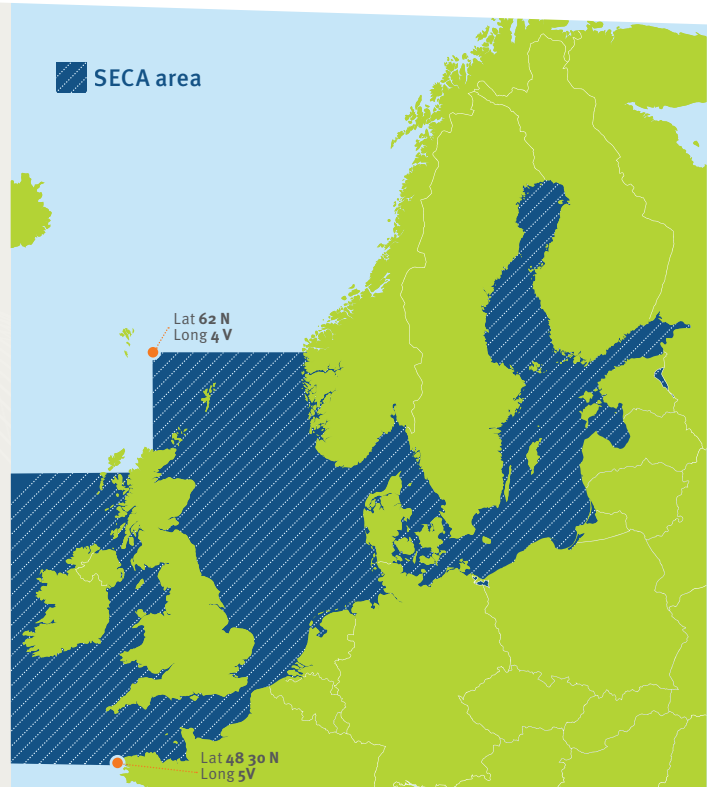

Subsequently, shipping lines are enforcing an extra fee, which we regret having to charge our customers for shipments after 1 Jan 2015. All fees are calculated after payable weight. From January 1st 2020 the Irish Sea is being included to the Sulphur Emission Area (SECA) in order to reduce Sulphur emission even more.

UK/IRELAND

UK (to/from)			
Destination	Per 100 kg EUR	Minimum fee EUR	Maximum fee EUR
Norway	0.47	4.72	84.98
Sweden	0.47	4.72	84.98
Finland	0.81	8.13	146.30
Denmark	0.36	3.60	64.89
Ireland	0.19	1.92	34.64
Continent	0.16	1.59	28.60

IRELAND (to/from)			
Destination	Per 100 kg EUR	Minimum fee EUR	Maximum fee EUR
Norway	0.61	6.09	109.62
Sweden	0.61	6.09	109.62
Finland	0.95	9.50	170.94
Denmark	0.50	4.97	89.53
UK	0.19	1.92	34.64
Continent	0.33	3.25	58.52

NORDIC COUNTRIES

DENMARK - Sjælland (to/from)			
Destination	Per 100 kg EUR	Minimum fee EUR	Maximum fee EUR
Norway	No charge		
Sweden	No charge		
Finland	0.27	2.70	48.66
Continent	0.04	0.43	7.67
UK	0.36	3.60	64.89
Ireland	0.50	4.97	89.53
Baltics. Russia. SNG	0.50	5.05	90.89

DENMARK - Jylland/Funen (to/from)			
Destination	Per 100 kg EUR	Minimum fee EUR	Maximum fee EUR
Norway	0.08	0.83	15.02
Sweden	0.18	1.82	32.78
Finland	0.56	5.56	100.10
Continent	No charge		
UK	0.36	3.60	64.89
Ireland	0.50	4.97	89.53
Baltics. Russia. SNG	0.50	5.05	90.89

SWEDEN (to/from)			
Destination	Per 100 kg EUR	Minimum fee EUR	Maximum fee EUR
Finland	0.38	3.78	68.09
Denmark	0.18	1.82	32.78
Continent	0.53	5.30	95.46
Norway	0.00	0.00	0.00
UK	0.47	4.72	84.98
Ireland	0.61	6.09	109.62
Baltics. Russia. SNG	0.45	4.46	80.31

NORWAY (to/from)			
Destination	Per 100 kg EUR	Minimum fee EUR	Maximum fee EUR
Finland	0.33	3.28	59.09
Sweden	0.00	0.00	0.00
Denmark	0.08	0.83	15.02
UK	0.47	4.72	84.98
Ireland	0.61	6.09	109.62
Baltics. Russia. SNG	0.45	4.46	80.31
Continent	0.08	0.83	15.02

FINLAND (to/from)			
Destination	Per 100 kg EUR	Minimum fee EUR	Maximum fee EUR
Norway	0.33	3.28	59.09
Sweden	0.38	3.78	68.09
Denmark (Jutland/funen)	0.56	5.56	100.10
Denmark (Sealand)	0.27	2.70	48.66
Continent	0.52	5.20	93.63
UK	0.81	8.13	146.30
Ireland	0.95	9.50	170.94