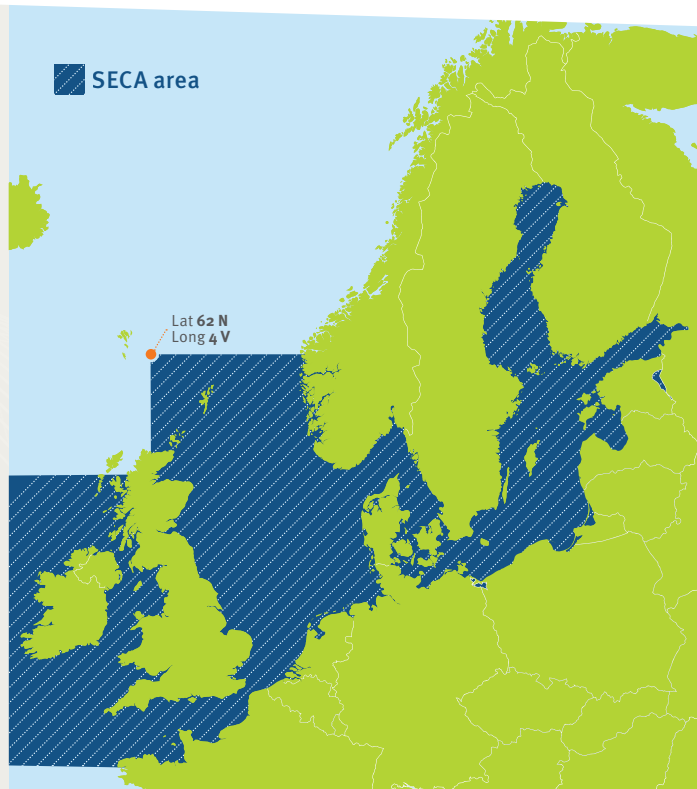

Subsequently, shipping lines are enforcing an extra fee, which we regret having to charge our customers for shipments after 1 Jan 2015. All fees are calculated after payable weight. From January 1st 2020 the Irish Sea is being included to the Sulphur Emission Area (SECA) in order to reduce Sulphur emission even more.

UK/IRLAND

UK (to/from)			
Destination	Per 100 kg DKK	Minimum fee DKK	Maximum fee DKK
Norway	3.54	35.41	637.32
Sweden	3.54	35.41	637.32
Finland	6.10	60.96	1,097.25
Denmark	2.70	27.04	486.65
Ireland	1.44	14.43	259.80
Continent	1.19	11.92	214.52

IRLAND (to/from)			
Destination	Per 100 kg DKK	Minimum fee DKK	Maximum fee DKK
Norway	4.57	45.67	822.12
Sweden	4.57	45.67	822.12
Finland	7.12	71.23	1,282.05
Denmark	3.73	37.30	671.45
UK	1.44	14.43	259.80
Continent	2.44	24.38	438.92

NORDISKE LANDE

DANMARK - Sjælland (to/from)			
Destination	Per 100 kg DKK	Minimum fee DKK	Maximum fee DKK
Norway	No charge		
Sweden	No charge		
Finland	2.03	20.28	364.98
Continent	0.32	3.19	57.50
UK	2.70	27.04	486.65
Ireland	3.73	37.30	671.45
Baltics, Russia, SNG	3.79	37.87	681.69

DANMARK - Jylland/Fyn (to/from)			
Destination	Per 100 kg DKK	Minimum fee DKK	Maximum fee DKK
Norway	0.63	6.26	112.65
Sweden	1.37	13.66	245.82
Finland	4.17	41.71	750.75
Continent	No charge		
UK	2.70	27.04	486.65
Ireland	3.73	37.30	671.45
Baltics, Russia, SNG	3.79	37.87	681.69

SVERIGE (to/from)			
Destination	Per 100 kg DKK	Minimum fee DKK	Maximum fee DKK
Finland	2.84	28.37	510.69
Denmark	1.37	13.66	245.82
Continent	3.98	39.77	715.94
Norway	0.00	0.00	0.00
UK	3.54	35.41	637.32
Ireland	4.57	45.67	822.12
Baltics, Russia, SNG	3.35	33.46	602.33

NORGE (to/from)			
Destination	Per 100 kg DKK	Minimum fee DKK	Maximum fee DKK
Finland	2.46	24.62	443.19
Sweden	0.00	0.00	0.00
Denmark	0.63	6.26	112.65
UK	3.54	35.41	637.32
Ireland	4.57	45.67	822.12
Baltics, Russia, SNG	3.35	33.46	602.33
Continent	0.63	6.26	112.65

FINLAND (to/from)			
Destination	Per 100 kg DKK	Minimum fee DKK	Maximum fee DKK
Norway	2.46	24.62	443.19
Sweden	2.84	28.37	510.69
Denmark (Jutland/funen)	4.17	41.71	750.75
Denmark (Sealand)	2.03	20.28	364.98
Continent	3.90	39.01	702.24
UK	6.10	60.96	1,097.25
Ireland	7.12	71.23	1,282.05