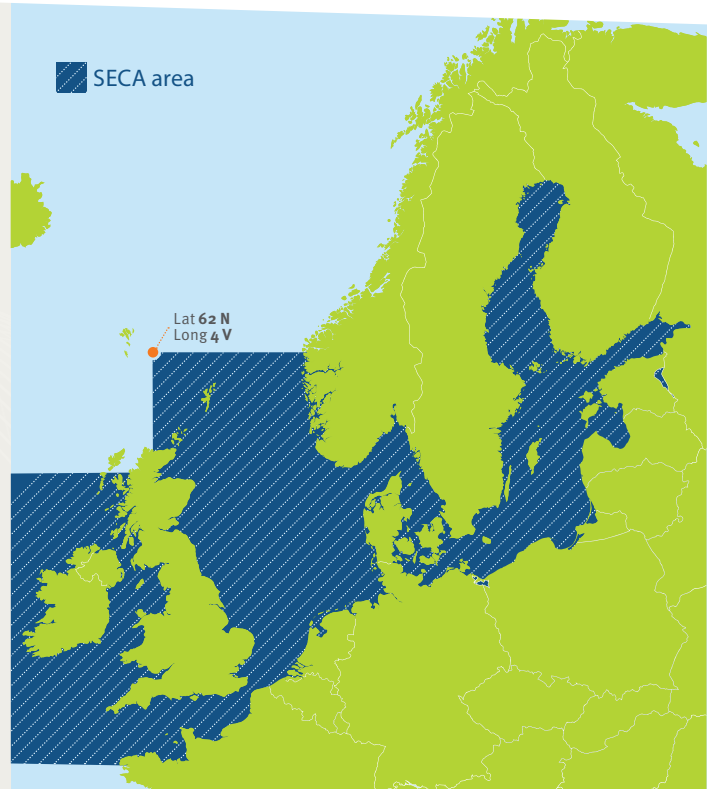

SECA fee 2021

July

Sulphur Emission Fee

As previously informed, new sulphur rules are imposed on shipping lines as per 1 January 2015 in order to reduce sulphur emission by 2016 in the Sulphur Emission Area (SECA) of the Baltic Sea, the North Sea and the English Channel.

Subsequently, shipping lines are enforcing an extra fee, which we regret having to charge our customers for shipments after 1 Jan 2015. All fees are calculated after payable weight. From January 1st 2020 the Irish Sea is being included to the Sulphur Emission Area (SECA) in order to reduce Sulphur emission even more.