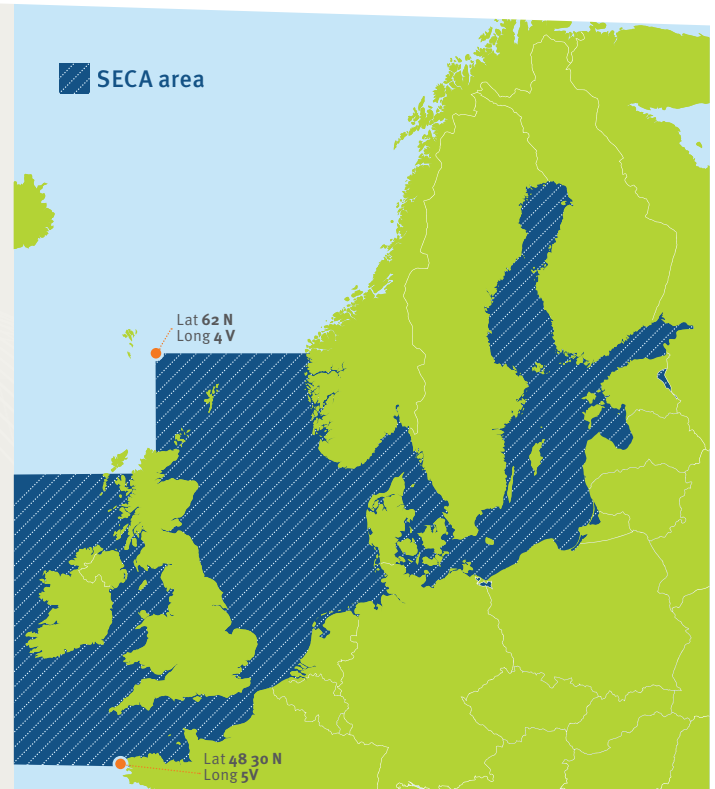

SECA fee 2021

May

Sulphur Emission Fee

As previously informed, new sulphur rules are imposed on shipping lines as per 1 January 2015 in order to reduce sulphur emission by 2016 in the Sulphur Emission Area (SECA) of the Baltic Sea, the North Sea and the English Channel.

Subsequently, shipping lines are enforcing an extra fee, which we regret having to charge our customers for shipments after 1 Jan 2015. All fees are calculated after payable weight. From January 1st 2020 the Irish Sea is being included to the Sulphur Emission Area (SECA) in order to reduce Sulphur emission even more.