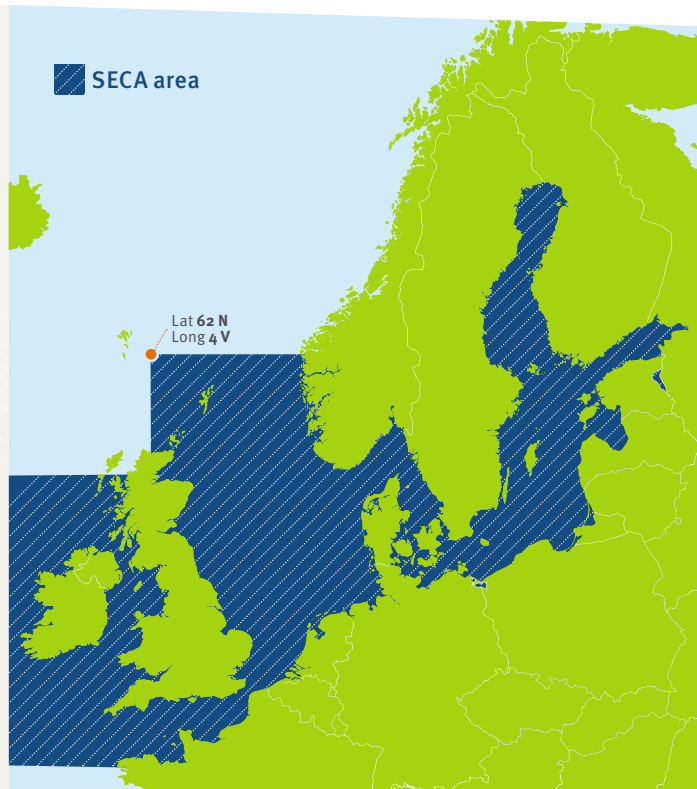

Subsequently, shipping lines are enforcing an extra fee, which we regret having to charge our customers for shipments after 1 Jan 2015. All fees are calculated after payable weight. From January 1st 2020 the Irish Sea is being included to the Sulphur Emission Area (SECA) in order to reduce Sulphur emission even more.

UK/IRLAND

UK (to/from)			
Destination	Per 100 kg DKK	Minimum fee DKK	Maximum fee DKK
Norway	3,54	35,41	637,32
Sweden	3,54	35,41	637,32
Finland	6,10	60,96	1.097,25
Denmark	2,70	27,04	486,65
Ireland	1,44	14,43	259,80
Continent	1,14	11,37	204,70

IRLAND (to/from)			
Destination	Per 100 kg DKK	Minimum fee DKK	Maximum fee DKK
Norway	4,57	45,67	822,12
Sweden	4,57	45,67	822,12
Finland	7,12	71,23	1.282,05
Denmark	3,73	37,30	671,45
UK	1,44	14,43	259,80
Continent	2,38	23,84	429,10

NORDISKE LANDE

DANMARK - Sjælland (to/from)			
Destination	Per 100 kg DKK	Minimum fee DKK	Maximum fee DKK
Norway	No charge		
Sweden	No charge		
Finland	2,50	24,96	449,30
Continent	0,32	3,19	57,50
UK	2,70	27,04	486,65
Ireland	3,73	37,30	671,45
Baltics, Russia, SNG	3,79	37,87	681,69

DANMARK - Jylland/Fyn (to/from)			
Destination	Per 100 kg DKK	Minimum fee DKK	Maximum fee DKK
Norway	0,63	6,26	112,65
Sweden	1,37	13,66	245,82
Finland	4,17	41,71	750,75
Continent	No charge		
UK	2,70	27,04	486,65
Ireland	3,73	37,30	671,45
Baltics, Russia, SNG	3,79	37,87	681,69

SVERIGE (to/from)			
Destination	Per 100 kg DKK	Minimum fee DKK	Maximum fee DKK
Finland	3,41	34,06	613,07
Denmark	1,37	13,66	245,82
Continent	3,87	38,68	696,31
Norway	0,00	0,00	0,00
UK	3,54	35,41	637,32
Ireland	4,57	45,67	822,12
Baltics, Russia, SNG	3,35	33,46	602,33

NORGE (to/from)			
Destination	Per 100 kg DKK	Minimum fee DKK	Maximum fee DKK
Finland	3,03	30,31	545,57
Sweden	0,00	0,00	0,00
Denmark	0,63	6,26	112,65
UK	3,54	35,41	637,32
Ireland	4,57	45,67	822,12
Baltics, Russia, SNG	3,35	33,46	602,33
Continent	0,63	6,26	112,65

FINLAND (to/from)			
Destination	Per 100 kg DKK	Minimum fee DKK	Maximum fee DKK
Norway	3,03	30,31	545,57
Sweden	3,41	34,06	613,07
Denmark (Jutland/funen)	4,17	41,71	750,75
Denmark (Sealand)	2,50	24,96	449,30
Continent	3,90	39,01	702,24
UK	6,10	60,96	1.097,25
Ireland	7,12	71,23	1.282,05