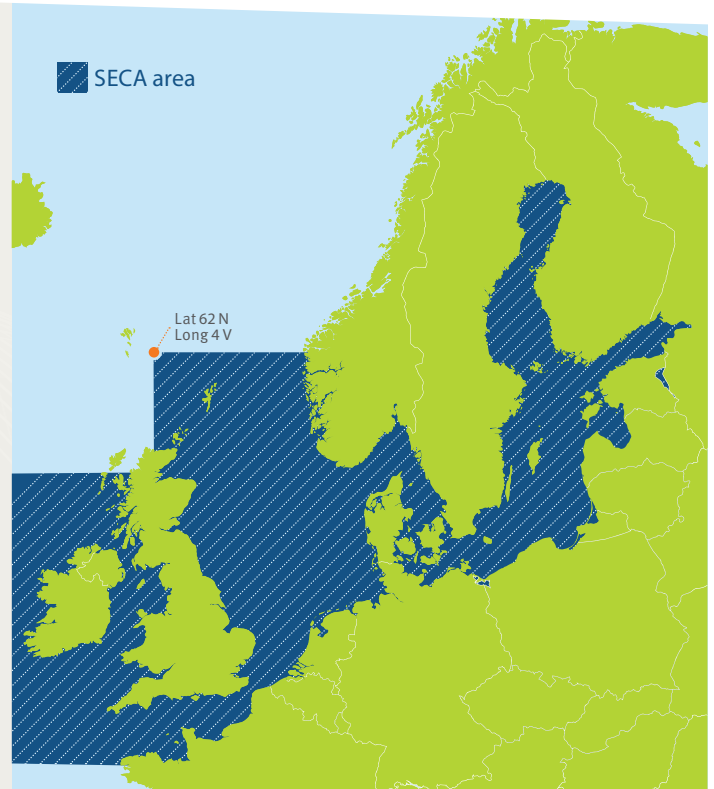

Subsequently, shipping lines are enforcing an extra fee, which we regret having to charge our customers for shipments after 1 Jan 2015. All fees are calculated after payable weight. From January 1st 2020 the Irish Sea is being included to the Sulphur Emission Area (SECA) in order to reduce Sulphur emission even more.

UK/IRLAND

UK (to/from)			
Destination	Per 100 kg DKK	Minimum fee DKK	Maximum fee DKK
Norway	2,92	29,25	526,44
Sweden	2,92	29,25	526,44
Finland	6,10	60,96	1.097,25
Denmark	2,24	22,42	403,49
Ireland	1,14	11,42	205,52
Continent	0,98	9,81	176,65

IRLAND (to/from)			
Destination	Per 100 kg DKK	Minimum fee DKK	Maximum fee DKK
Norway	3,65	36,50	656,96
Sweden	3,65	36,50	656,96
Finland	6,82	68,21	1.227,77
Denmark	2,97	29,67	534,00
UK	1,14	11,42	205,52
Continent	1,86	18,62	335,13

NORDISKE LANDE

DANMARK - Sjælland (to/from)			
Destination	Per 100 kg DKK	Minimum fee DKK	Maximum fee DKK
Norway	No charge		
Sweden	No charge		
Finland	2,13	21,30	383,46
Continent	0,32	3,19	57,50
UK	2,24	22,42	403,49
Ireland	2,97	29,67	534,00
Baltics, Russia, SNG	3,25	32,48	584,67

DANMARK - Jylland/Fyn (to/from)			
Destination	Per 100 kg DKK	Minimum fee DKK	Maximum fee DKK
Norway	0,63	6,26	112,65
Sweden	1,37	13,66	245,82
Finland	4,17	41,71	750,75
Continent	No charge		
UK	2,24	22,42	403,49
Ireland	2,97	29,67	534,00
Baltics, Russia, SNG	3,25	32,48	584,67

SVERIGE (to/from)			
Destination	Per 100 kg DKK	Minimum fee DKK	Maximum fee DKK
Finland	2,96	29,62	533,13
Denmark	1,37	13,66	245,82
Continent	3,22	32,22	579,90
Norway	0,00	0,00	0,00
UK	2,92	29,25	526,44
Ireland	3,65	36,50	656,96
Baltics, Russia, SNG	2,79	27,85	501,35

NORGE(to/from)			
Destination	Per 100 kg DKK	Minimum fee DKK	Maximum fee DKK
Finland	2,59	25,87	465,63
Sweden	0,00	0,00	0,00
Denmark	0,63	6,26	112,65
UK	2,92	29,25	526,44
Ireland	3,65	36,50	656,96
Baltics, Russia, SNG	2,79	27,85	501,35
Continent	0,63	6,26	112,65

FINLAND (to/from)			
Destination	Per 100 kg DKK	Minimum fee DKK	Maximum fee DKK
Norway	2,59	25,87	465,63
Sweden	2,96	29,62	533,13
Denmark (Jutland/funen)	4,17	41,71	750,75
Denmark (Sealand)	2,13	21,30	383,46
Continent	3,90	39,01	702,24
UK	6,10	60,96	1.097,25
Ireland	6,82	68,21	1.227,77